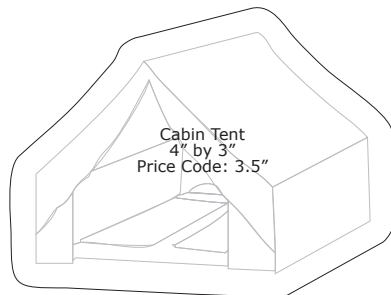

ClassB[®] Patch Standard Shape Templates

Custom Printed T-Shirts

All patch orders are automatically shaped to fit these standard shape templates.

This page shows patches in actual proportions at 1/2 scale.

ClassB[®]

Custom Printed T-Shirts

Minimum Letter Height = 1/4"

This document and all contents © 2002-2012 ClassB.
You are free to copy, distribute, and display this page under the following conditions: You must attribute the work in the manner specified by the author or licensor. You may not use this work for commercial purposes. You may not alter, transform, or build upon this work. For any reuse or distribution, you must make clear to others the license terms of this work.