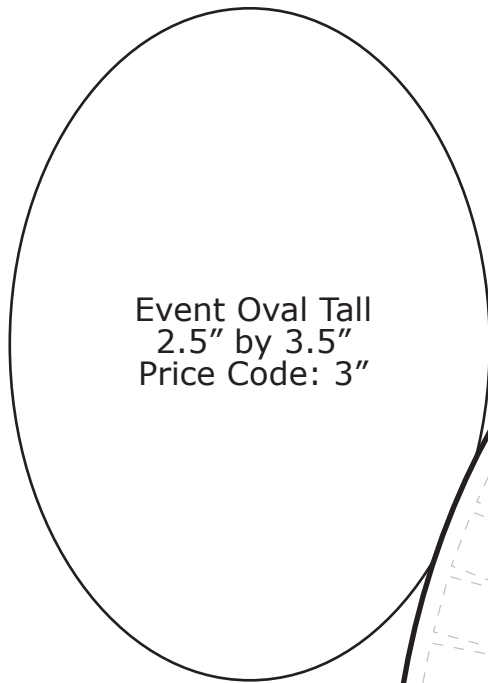

ClassB[®]

Custom Printed T-Shirts

Minimum Letter Height = 1/4"

ClassB[®]

Custom Printed T-Shirts

Minimum Letter Height = 1/4"

ClassB[®]

Custom Printed T-Shirts

Minimum Letter Height = 1/4"

ClassB[®]

Custom Printed T-Shirts

Minimum Letter Height = 1/4"

Event Oval Tall
2.5" by 3.5"
Price Code: 3"

This document and all contents
© 2002-2012 ClassB. You are
free to copy, distribute, and display
this page under the following
conditions: You must attribute the
work in the manner specified by the
author or licensor. You may not use
this work for commercial purposes.
You may not alter, transform, or build
upon this work. For any reuse or
distribution, you must make clear to
others the license terms of this work.

4 INCH DIAMOND
5.6" by 5.6"
Price Code: 4"

Diamonds are measured, for pricing purposes on their side as a square NOT on their tip as the text is oriented.