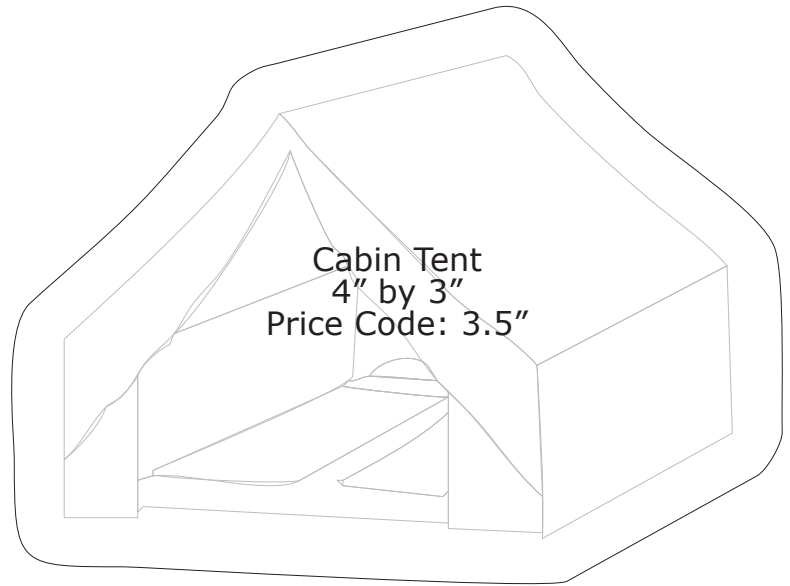

ClassB®

Custom Printed T-Shirts

Minimum Letter Height = 1/4"

This document and all contents © 2002-2012 ClassB. You are free to copy, distribute, and display this page under the following conditions: You must attribute the work in the manner specified by the author or licensor. You may not use this work for commercial purposes. You may not alter, transform, or build upon this work. For any reuse or distribution, you must make clear to others the license terms of this work.