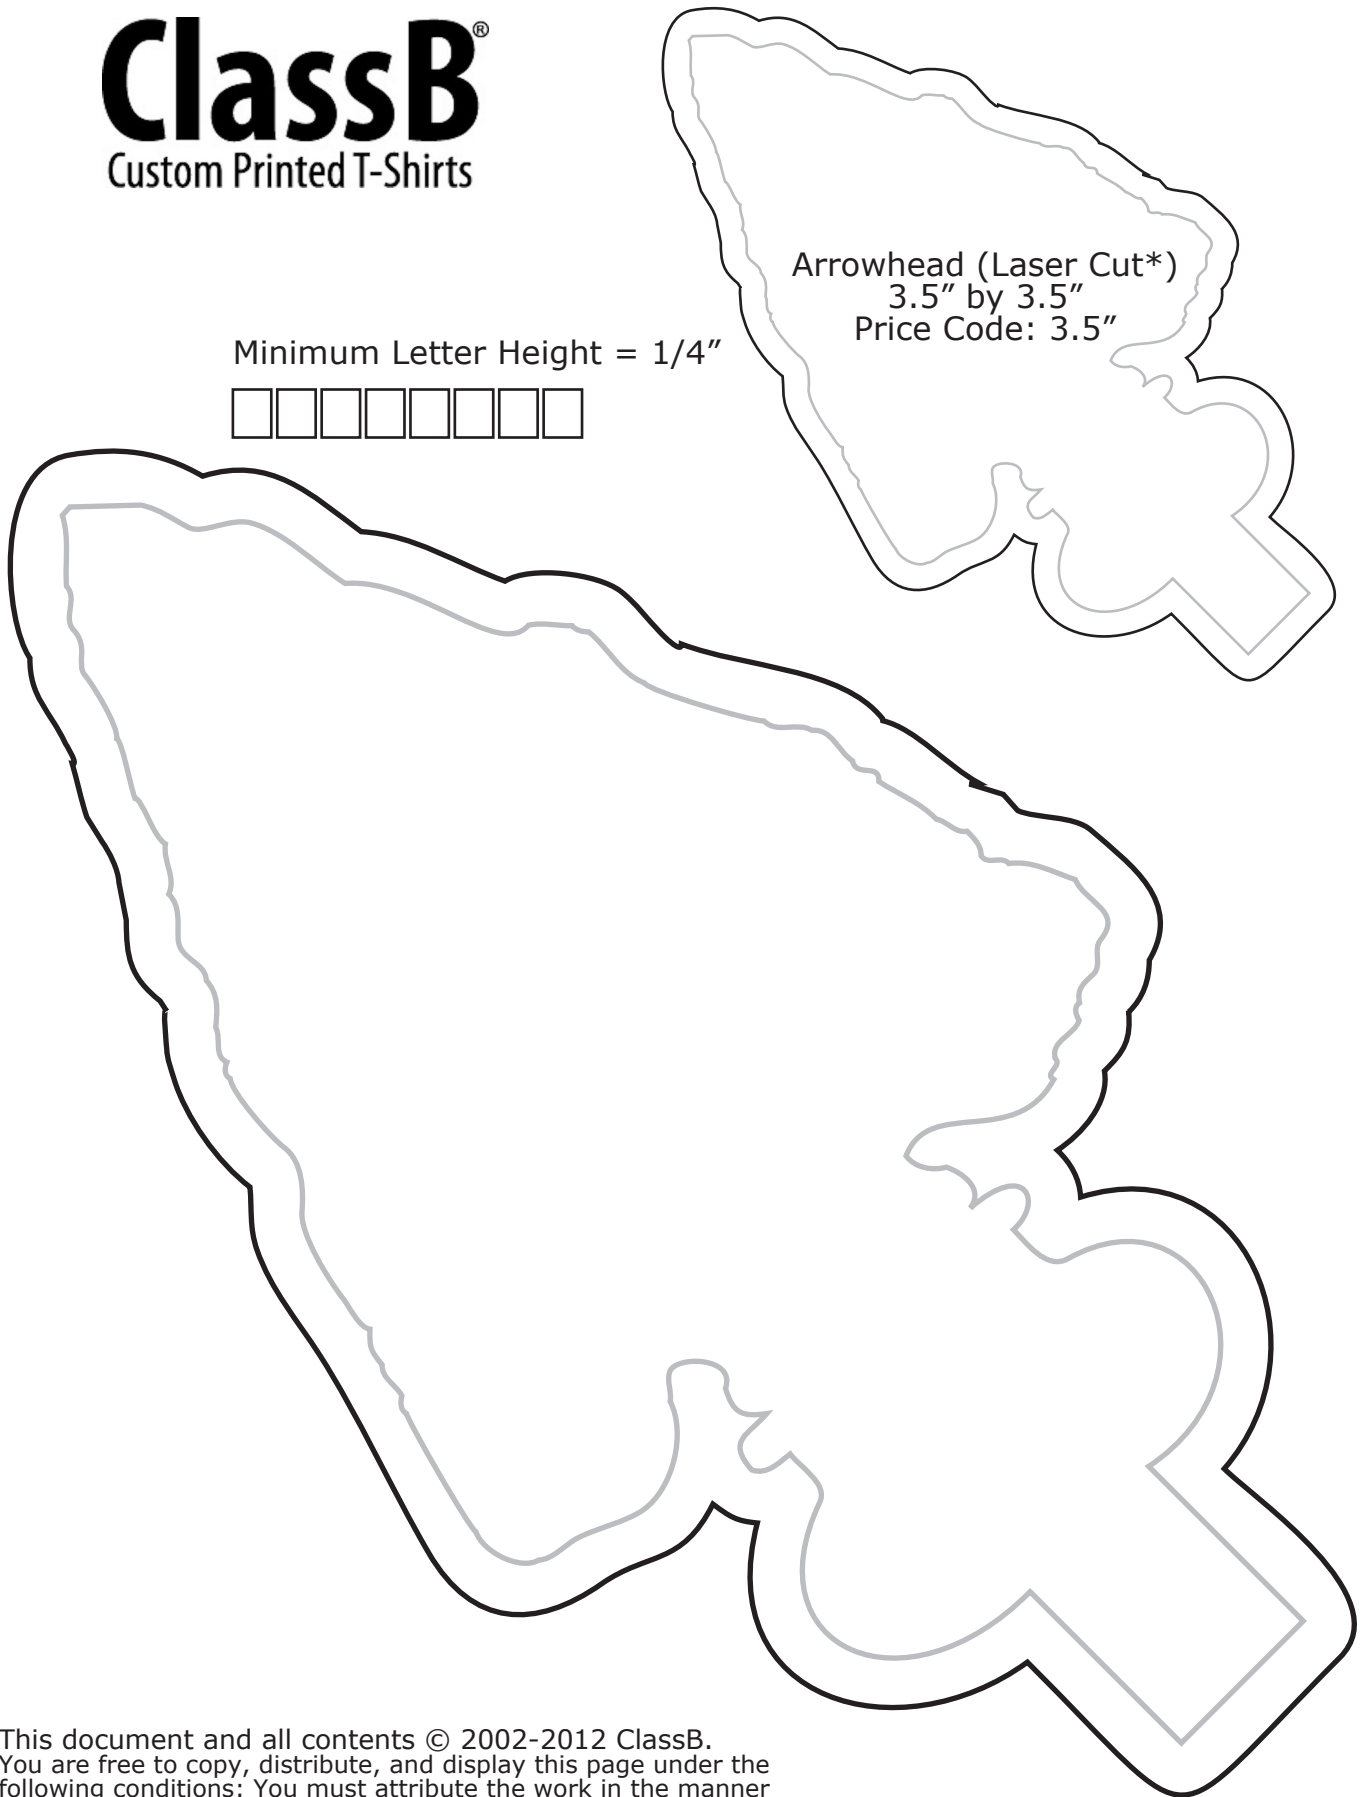

ClassB®

Custom Printed T-Shirts

Minimum Letter Height = 1/4"

Arrowhead (Laser Cut*)
3.5" by 3.5"
Price Code: 3.5"